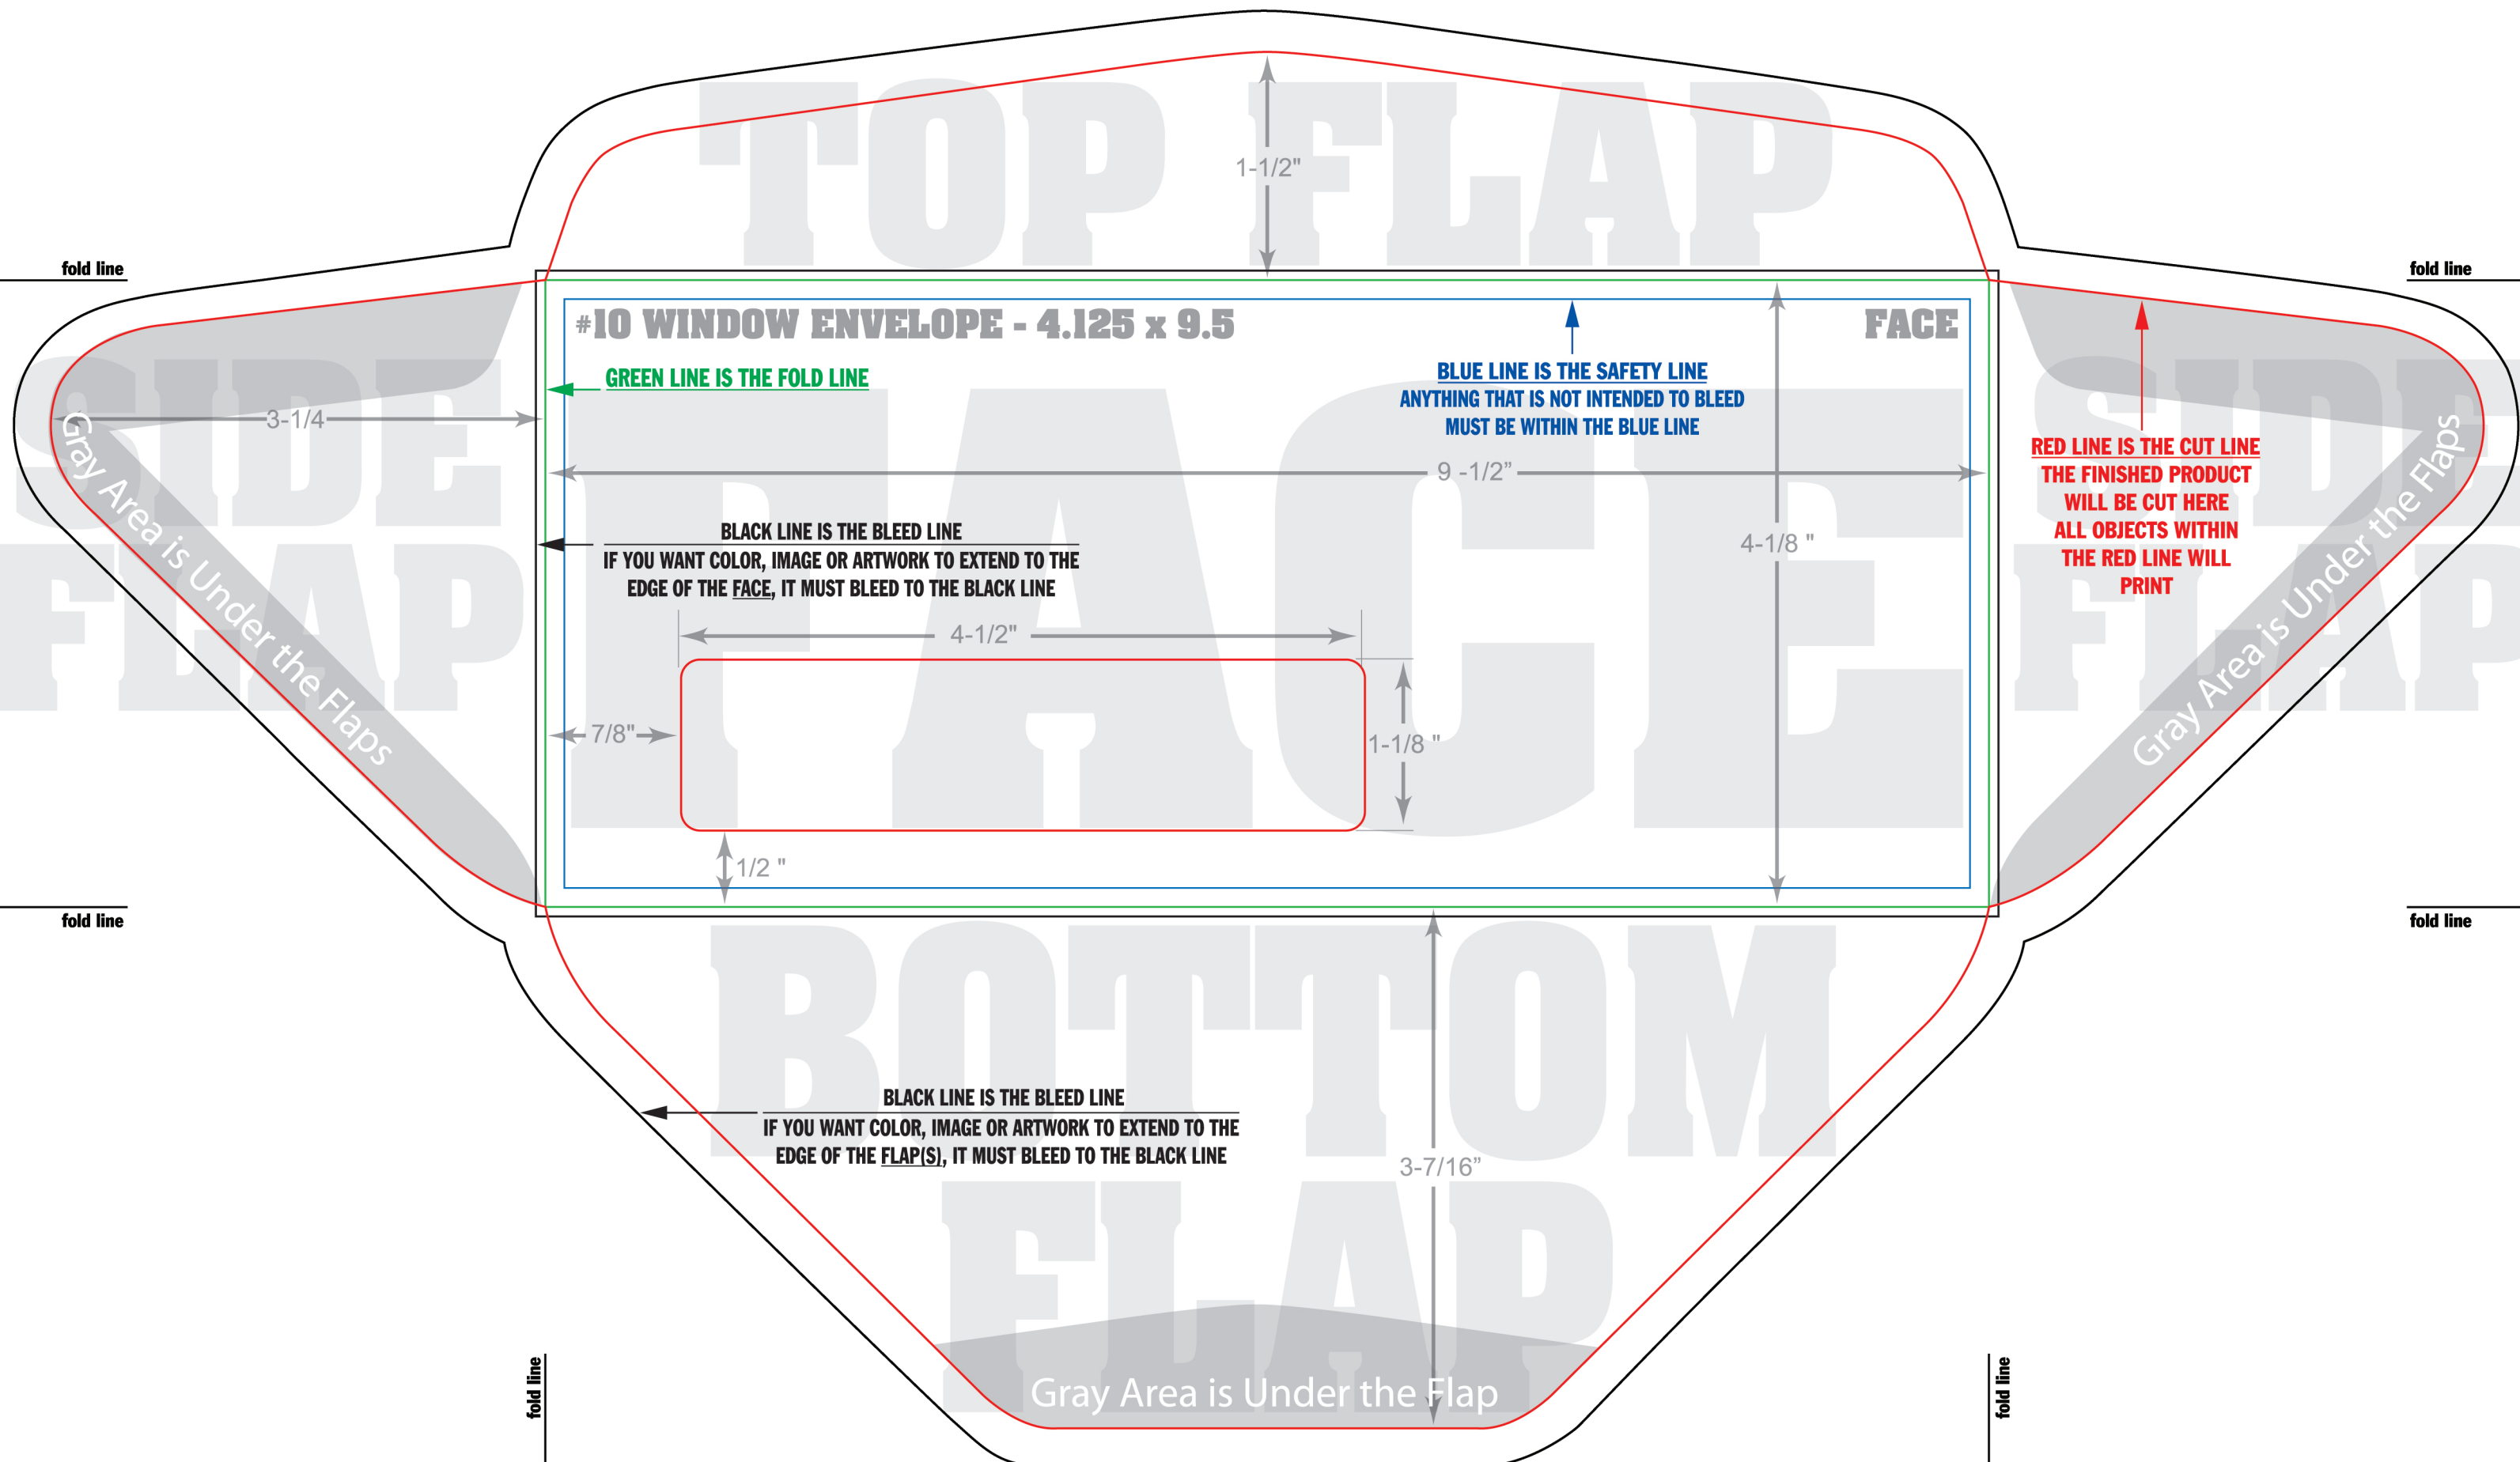

#10 WINDOW ENVELOPE - 4.125 x 9.5

FACE

GREEN LINE IS THE FOLD LINE

BLUE LINE IS THE SAFETY LINE
ANYTHING THAT IS NOT INTENDED TO BLEED
MUST BE WITHIN THE BLUE LINE

RED LINE IS THE CUT LINE
THE FINISHED PRODUCT
WILL BE CUT HERE
ALL OBJECTS WITHIN
THE RED LINE WILL
PRINT

BLACK LINE IS THE BLEED LINE
IF YOU WANT COLOR, IMAGE OR ARTWORK TO EXTEND TO THE
EDGE OF THE FACE, IT MUST BLEED TO THE BLACK LINE

BLACK LINE IS THE BLEED LINE
IF YOU WANT COLOR, IMAGE OR ARTWORK TO EXTEND TO THE
EDGE OF THE FLAP(S), IT MUST BLEED TO THE BLACK LINE

1-1/2"

9 -1/2"

4-1/8 "

1-1/8 "

3-7/16"

3-1/4

4-1/2"

7/8"

1/2 "

Gray Area is Under the Flaps

Gray Area is Under the Flaps

Gray Area is Under the Flap